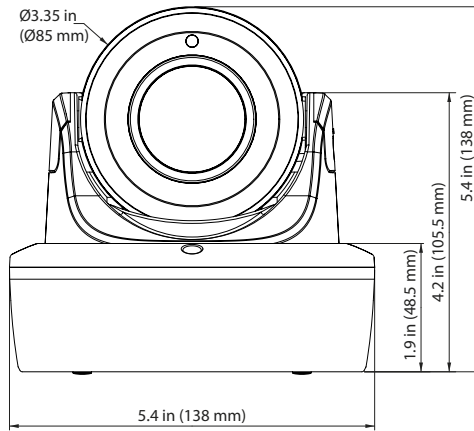

Pro Mini-Domes

Accessories

Accessory Type	Image	Model Number	Description	Dimensions	Color
Flush Mount		IPSMDFLUSHOW3	Recessed Mount for Indoor/Outdoor Pro Gen3 Mini-Domes	Ø10.236 x 2.459 in (Ø260 x 62.46 mm)	RAL 9003
Wall Mount		IPSMDWALL3	Wall Mount Kit: Indoor/Outdoor, White	6.3 x 3.3 x 9.1 in (160.5 x 83 x 230.5 mm)	RAL 9003
Mounting Plate		IPSMDEBPLATE	Universal Electrical Box Mounting Plate	Ø5.6 x 0.13 in (Ø143 x 3.3 mm)	RAL 9003
Pendant Cap		ADCi6DPCAPIW	Pendant Cap: Outdoor, White	Ø5.16 x 2.17 in (Ø141 x 55 mm)	RAL 9003
Gooseneck Arm		ADLOMARM	For use with Pendant Cap	4.4 x 8.78 x 4.4 in (112.5 x 222.9 x 112.5 mm)	RAL 9003